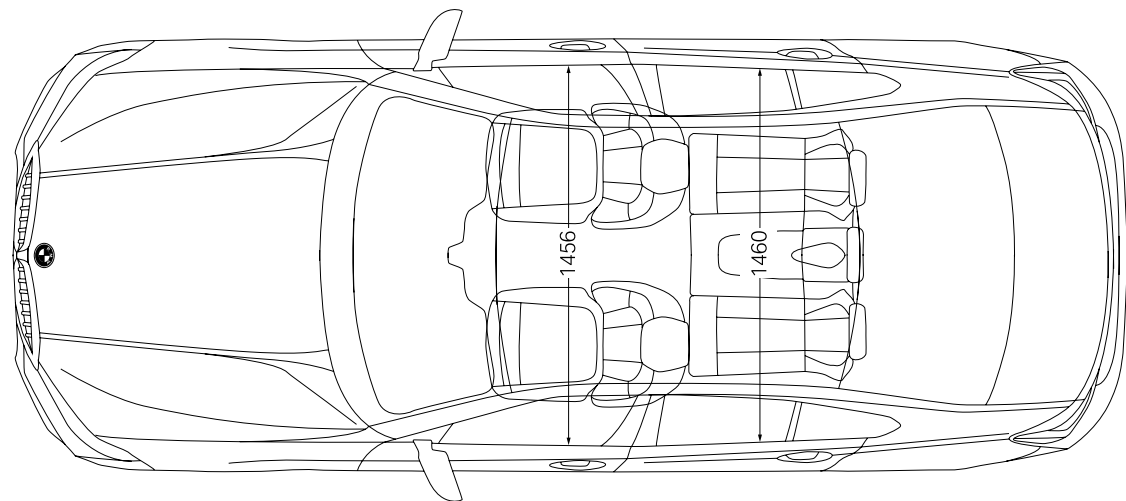

DIMENSIONS.