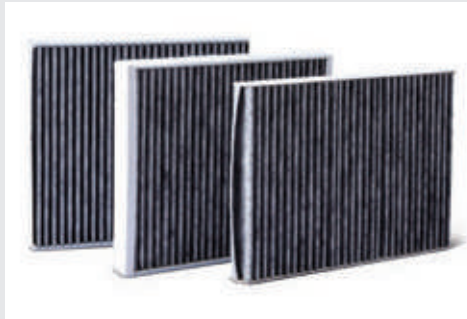

Carbon Activated Cabin Air Filter (AC)
Filters Bacteria, Noxious Gas, Dust,
Pollen and Odour
Part No. 6RG091700